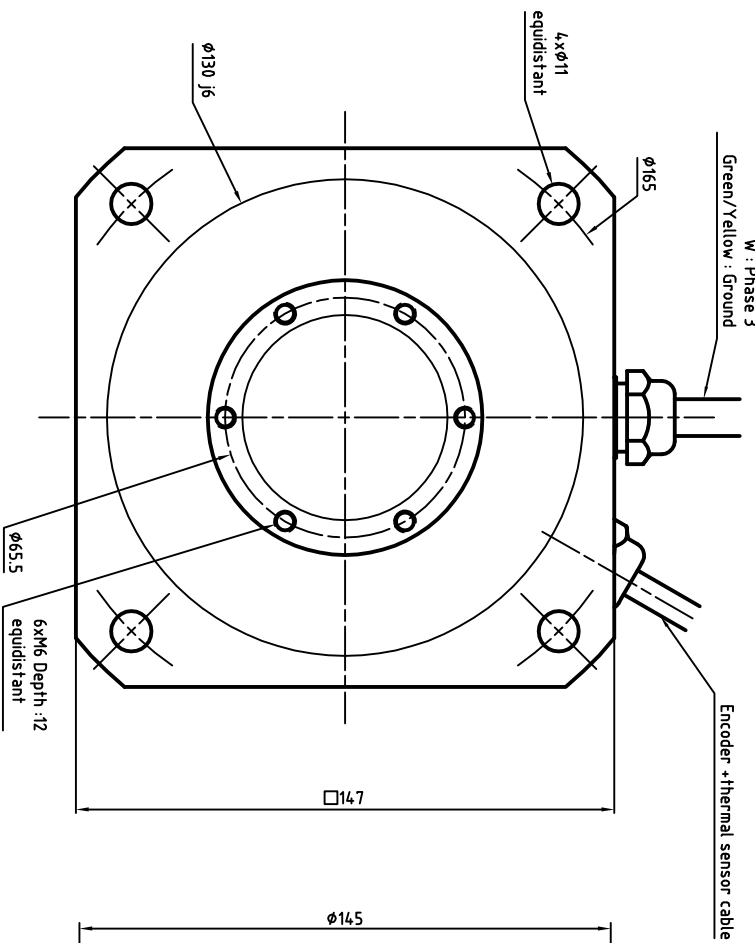

Power cable diameter and section depends on rated current  
 U : Phase 1  
 V : Phase 2  
 W : Phase 3  
 Green/Yellow : Ground

ENCODER SIGNAL COLORS

Wires colors	ERN1387	ERN1381	ECN1313	EON1325
White	A+	0V	Up	Up
Brown	A-	Up	0V	0V
Green	R+	A+	A+	A+
Yellow	R-	A-	A-	A-
Pink	D+	B-	B-	B-
Grey	D-	B+	B+	B+
Blue	C+	R+	DATA+	DATA+
Red	C-	R-	DATA-	DATA-
Black	Thermal	Thermal	CLOCK+	CLOCK+
Violet	Thermal	Thermal	CLOCK-	CLOCK-
Grey/Pink	B+	N/A	Thermal	Thermal
Red/Blue	B-	N/A	Thermal	Thermal
White/Green	0V	N/A	N/A	N/A
Brown/Green	Up	N/A	N/A	N/A