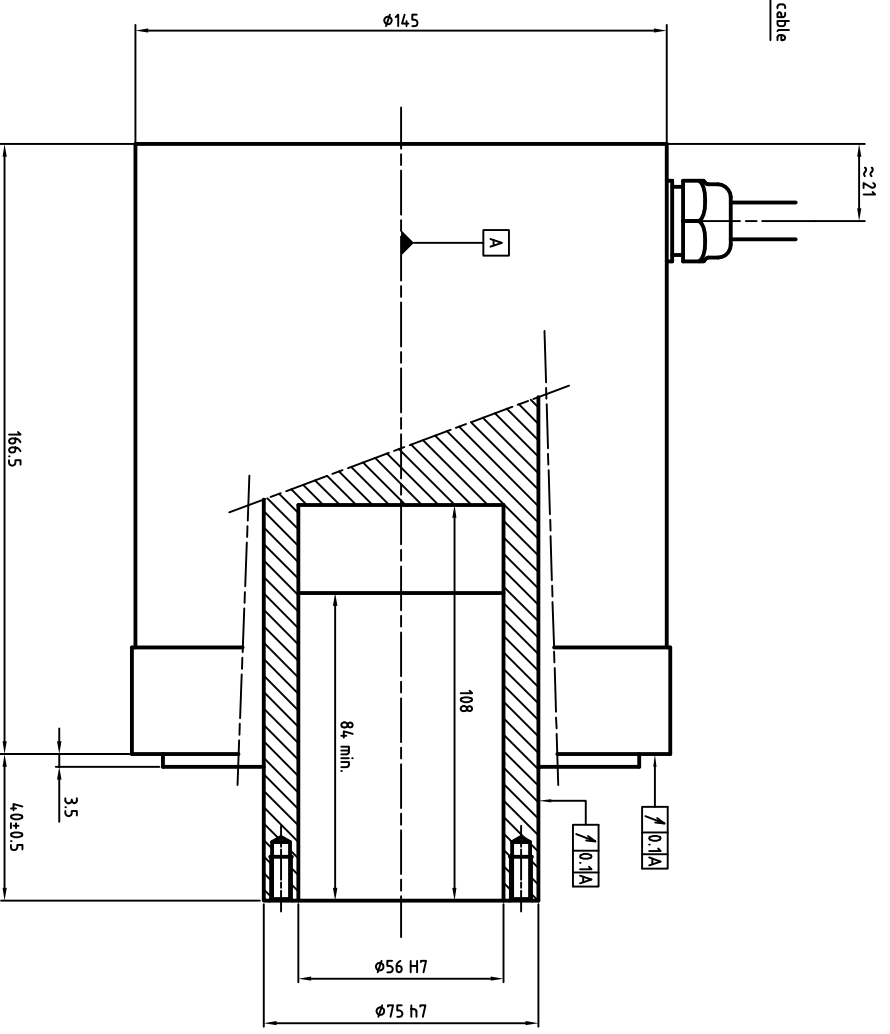

Power cable diameter and section depends on rated current  
 U : Phase 1  
 V : Phase 2  
 W : Phase 3  
 Green/Yellow : Ground

ENCODER SIGNAL COLORS

Wires colors	ERN1387	ERN1381	ECN1313	EON1325
White	A+	0V	Up	Up
Brown	A-	Up	0V	0V
Green	R+	A+	A+	A+
Yellow	R-	A-	A-	A-
Pink	D+	B-	B-	B-
Grey	D-	B+	B+	B+
Blue	C+	R+	DATA+	DATA+
Red	C-	R-	DATA-	DATA-
Black	Thermal	Thermal	CLOCK+	CLOCK+
Violet	Thermal	Thermal	CLOCK-	CLOCK-
Grey/Pink	B+	N/A	Thermal	Thermal
Red/Blue	B-	N/A	Thermal	Thermal
White/Green	0V	N/A	N/A	N/A
Brown/Green	Up	N/A	N/A	N/A